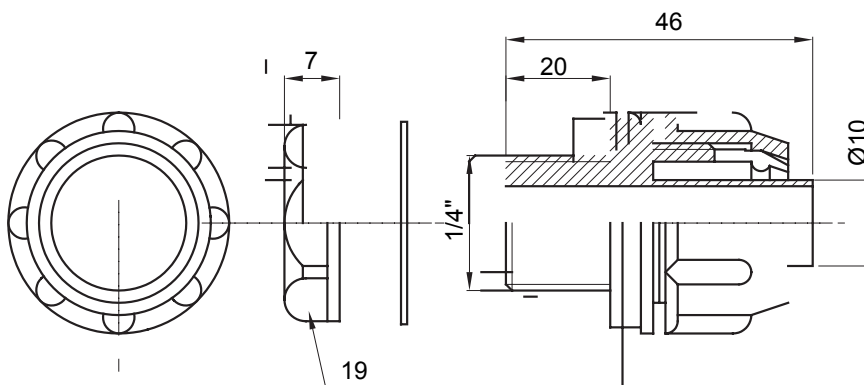

Straight and revolving coupling device for sheath with IP54 protection degree.

Colour	Grey RAL 7035	IP degree	IP54
GAS pitch	1/4"	Sheath Ø (mm)	10
Type	Fixed	Electrocod	210

### DIMENSIONAL