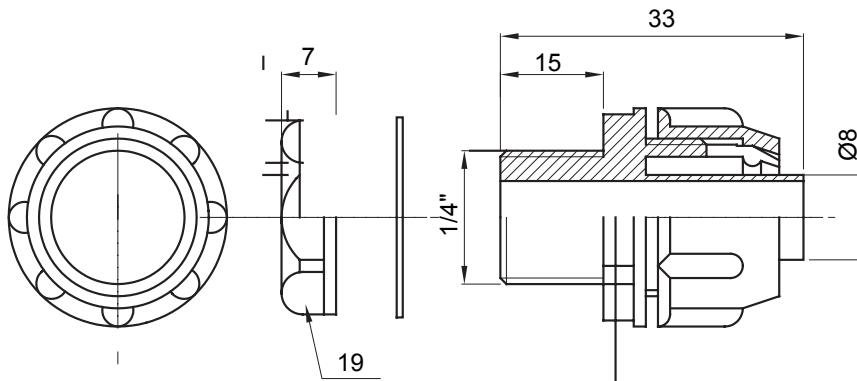

Straight and revolving coupling device for sheath with IP54 protection degree.

Colour	Grey RAL 7035	IP degree	IP54
GAS pitch	1/4"	Sheath Ø (mm)	8
Type	Fixed	Electrocod	210

DIMENSIONAL

TECHNICAL SYMBOLOGY