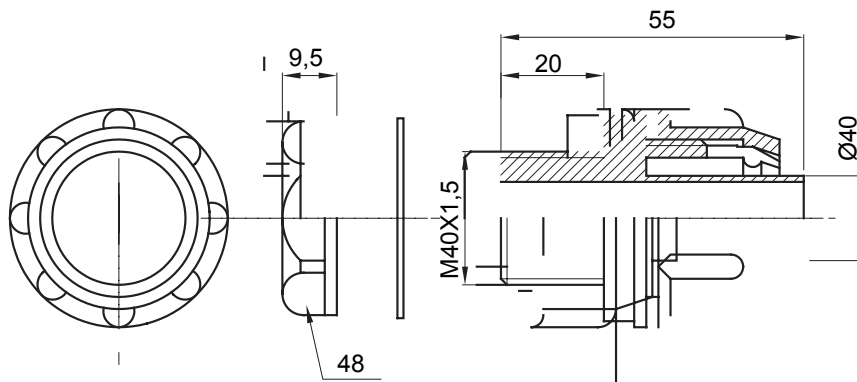

Straight and revolving coupling device for sheath with IP54 protection degree.

Colour	Grey RAL 7035	IP degree	IP54
ISO pitch	M40x1.5	Sheath Ø (mm)	40
Type	Fixed	Electrocod	210

### DIMENSIONAL