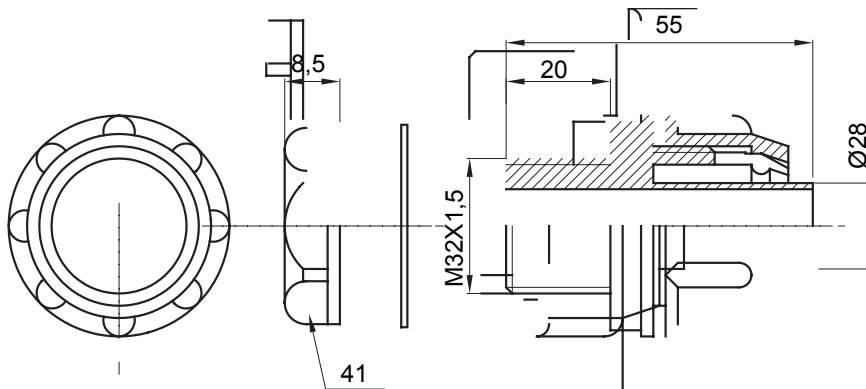

Straight and revolving coupling device for sheath with IP54 protection degree.

Colour	Grey RAL 7035	IP degree	IP54
ISO pitch	M32x1.5	Sheath Ø (mm)	28
Type	Fixed	Electrocod	210

### DIMENSIONAL