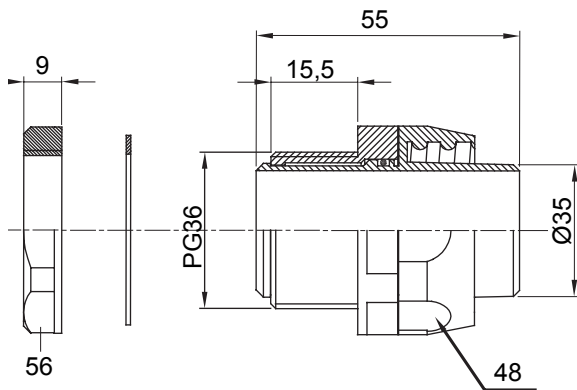

Straight and revolving coupling device for sheath with IP54 protection degree.

Colour	Black RAL 9005	IP degree	IP54
PG pitch	36	Sheath Ø (mm)	35
Type	Revolving	Electrocod	210

### DIMENSIONAL