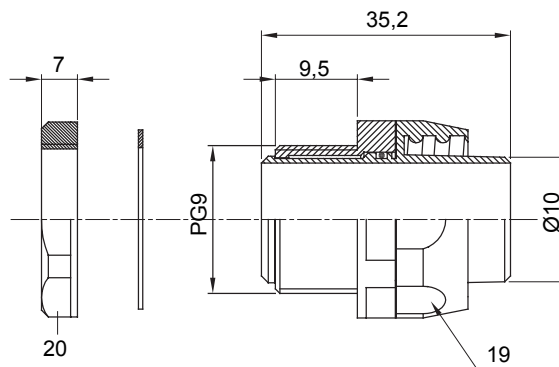

Straight and revolving coupling device for sheath with IP54 protection degree.

Colour	Black RAL 9005	IP degree	IP54
PG pitch	9	Sheath Ø (mm)	10
Type	Revolving	Electrocod	210

DIMENSIONAL

TECHNICAL SYMBOLOGY