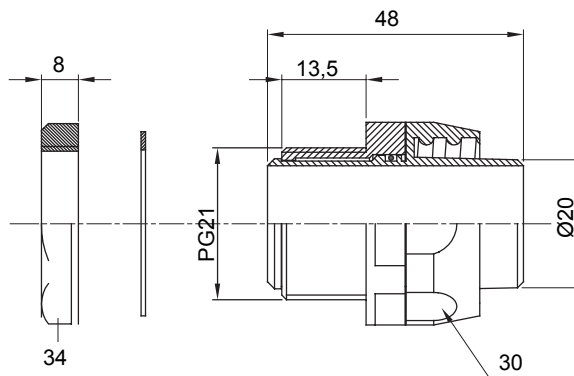

Straight and revolving coupling device for sheath with IP54 protection degree.

Colour	Grey RAL 7035	IP degree	IP54
PG pitch	21	Sheath Ø (mm)	20
Type of pitch	PG21	Type	Revolving
Electrocod	210		

DIMENSIONAL