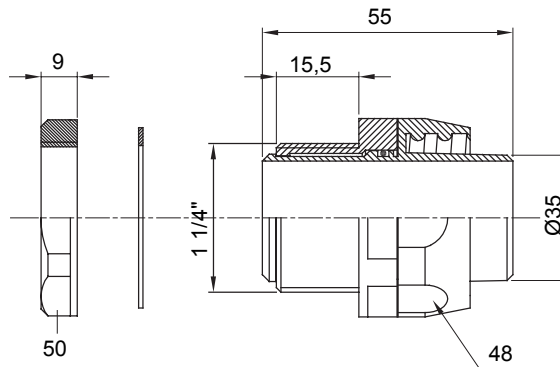

Straight and revolving coupling device for sheath with IP54 protection degree.

Colour	Black RAL 9005	IP degree	IP54
GAS pitch	1 1/4"	Sheath Ø (mm)	35
Type	Revolving	Electrocod	210

### DIMENSIONAL