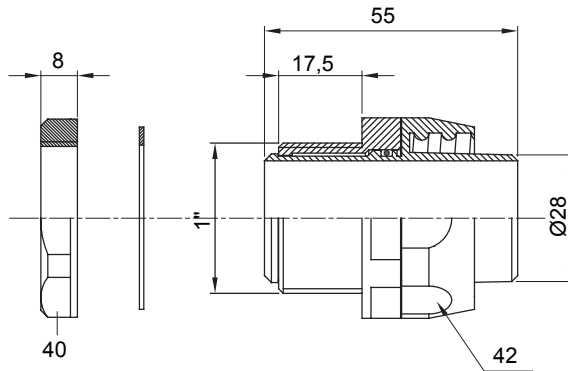

Straight and revolving coupling device for sheath with IP54 protection degree.

Colour	Black RAL 9005	IP degree	IP54
GAS pitch	1"	Sheath Ø (mm)	28
Type	Revolving	Electrocod	210

DIMENSIONAL

TECHNICAL SYMBOLOGY