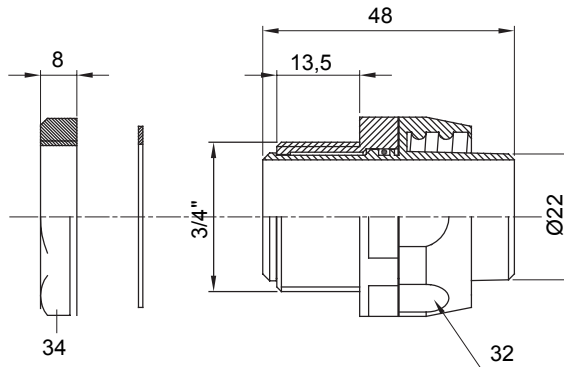

Straight and revolving coupling device for sheath with IP54 protection degree.

|           |                |               |      |
|-----------|----------------|---------------|------|
| Colour    | Black RAL 9005 | IP degree     | IP54 |
| GAS pitch | 3/4"           | Sheath Ø (mm) | 22   |
| Type      | Revolving      | Electrocod    | 210  |

### DIMENSIONAL