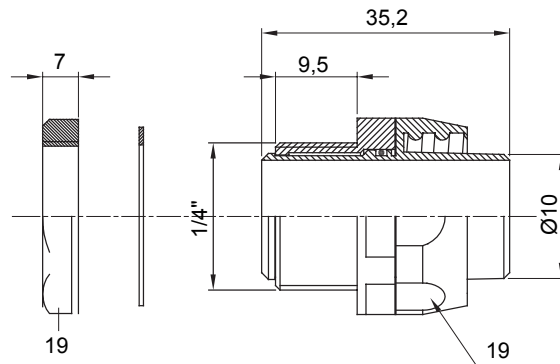

Straight and revolving coupling device for sheath with IP54 protection degree.

Colour	Black RAL 9005	IP degree	IP54
GAS pitch	1/4"	Sheath Ø (mm)	10
Type	Revolving	Electrocod	210

### DIMENSIONAL