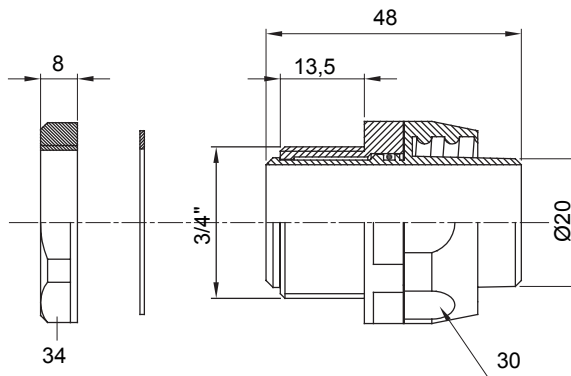

Straight and revolving coupling device for sheath with IP54 protection degree.

Colour	Grey RAL 7035	IP degree	IP54
GAS pitch	3/4"	Sheath Ø (mm)	20
Type	Revolving	Electrocod	210

DIMENSIONAL

TECHNICAL SYMBOLOGY