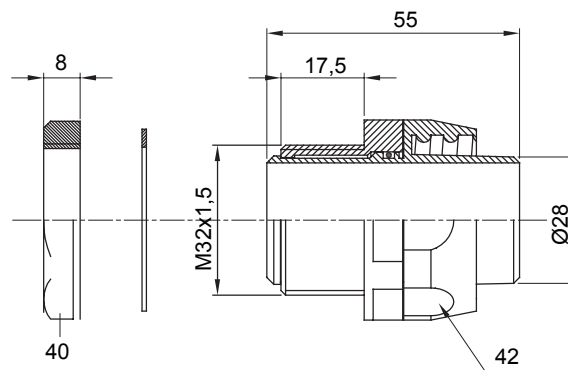

Straight and revolving coupling device for sheath with IP54 protection degree.

Colour	Black RAL 9005	IP degree	IP54
ISO pitch	M 32x1.5	Sheath Ø (mm)	28
Type	Revolving	Electrocod	210

DIMENSIONAL

TECHNICAL SYMBOLOGY