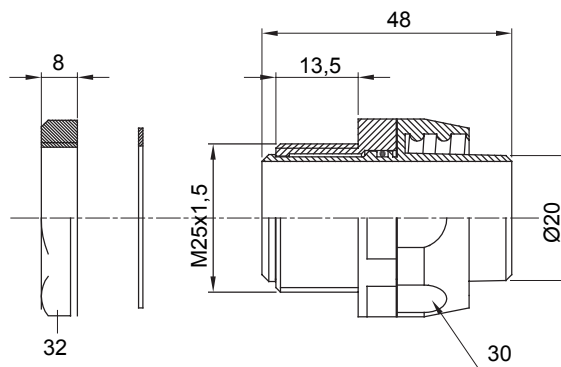

Product Data Sheet

DX54120

DF Range

Straight and revolving coupling device for sheath with IP54 protection degree.

Colour	Black RAL 9005	IP degree	IP54
ISO pitch	M 25x1.5	Sheath Ø (mm)	20
Type	Revolving	Electrocod	210

DIMENSIONAL

TECHNICAL SYMBOLOGY

IP

IP54

STANDARDS/APPROVALS