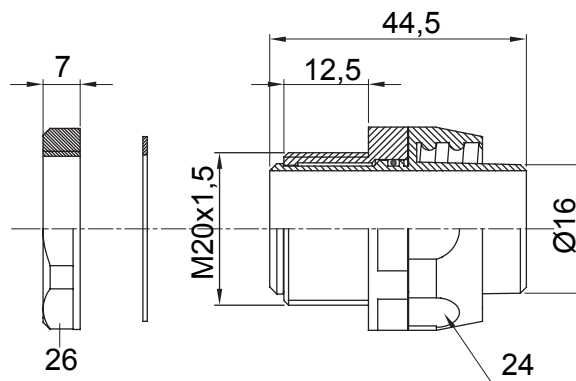

Straight and revolving coupling device for sheath with IP54 protection degree.

Colour	Grey RAL 7035	IP degree	IP54
ISO pitch	M 20x1.5	Sheath Ø (mm)	16
Type of pitch	M20	Type	Revolving
Electrocod	210		

DIMENSIONAL