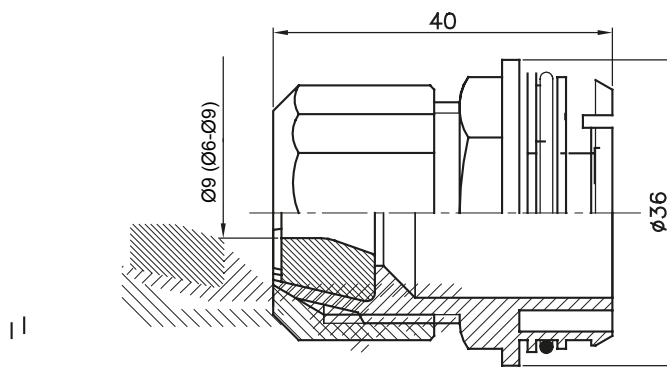

Routing components for rigid protective conduits with IP40 and IP67 protection degree.

Colour	Grey RAL 7035	Characteristics	-
For cables Ø (mm)	6-9	Electrocod	21221

DIMENSIONAL

STANDARDS/APPROVALS