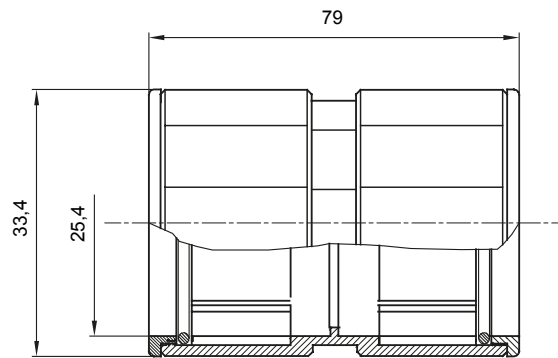

Routing components for rigid protective conduits with IP40 and IP67 protection degree.

Colour	Grey RAL 7035	IP degree	IP67
Conduits Ø (mm)	25	Type of material	Halogen free in compliance with EN 50642
Electrocod	21221		

DIMENSIONAL

TECHNICAL SYMBOLOGY

IP

HF
HALOGEN FREE

IP67

STANDARDS/APPROVALS