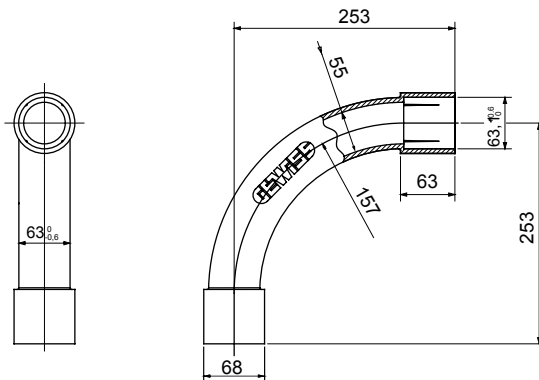

Routing components for rigid protective conduits with IP40 and IP67 protection degree.

Colour	Grey RAL 7035	IP degree	IP40
Conduits Ø (mm)	63	Type of material	Halogen free in compliance with EN 50642
Electrocod	21221		

### DIMENSIONAL