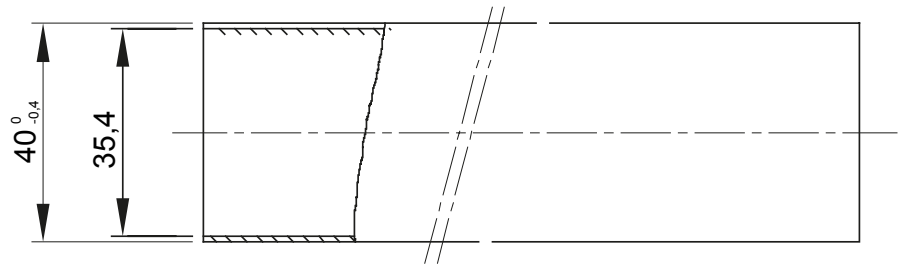

Product Data Sheet

DX27740

RK Range

The system of medium rigid protective conduits made of high quality PVC to offer superior performance. Available in diameters from 16 to 32 mm and in lengths from 2 to 3 m. They can be integrated with flexible conduits and junction boxes. Completing the offer, a wide range of couplings and routing components with IP40 and IP67 degree of protection.

Colour	Grey RAL 7035	Material	PVC
Length (m)	3	Conduits Ø (mm)	40
Glow Wire Test	960 °C	Resistance to compression	3 (Medium - 750 N)
Resistance to impact	3 (Medium - 2 J)	Resistance to bending	1 (Rigid)
Electrical characteristics	2 (With electrical insulating characteristics)	Protection against ingress of solid objects without accessories	0
Protection against ingress of water objects without accessories	0	Resistance against corrosion	Not applicable to plastic conduit systems
Fire resistance	1 (Non-flame propagating)	Insulation resistance	100 MΩ a 500V for 1 minute
Protection against ingress of solid objects with accessories	4/6 (It depends on the accessories used)	Protection against ingress of water with accessories	0/5/7 (It depends on the accessories used)
Dielectric rigidity	2000 V a 50 Hz for 15 minutes	Standard	EN 61386-1 EN 61386-21
Family	IRL/B	Classification	33211
Conduit type	Sleeved		

DIMENSIONAL

TECHNICAL SYMBOLOGY

STANDARDS/APPROVALS