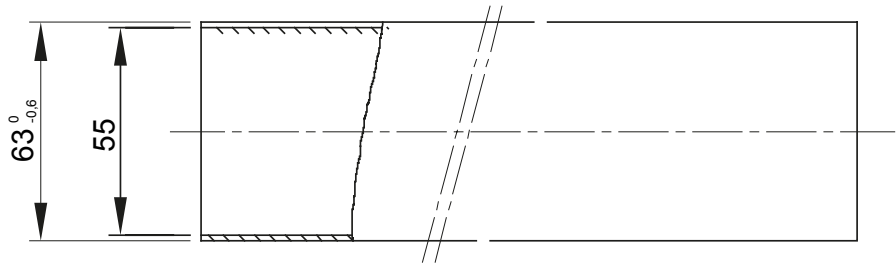

Product Data Sheet

DX27663

RK Range

The system of medium rigid protective conduits made of high quality PVC to offer superior performance. Available in diameters from 16 to 32 mm and in lengths from 2 to 3 m. They can be integrated with flexible conduits and junction boxes. Completing the offer, a wide range of couplings and routing components with IP40 and IP67 degree of protection.

Colour	Grey RAL 7035	Material	PVC
Length (m)	2	Conduits Ø (mm)	63
Glow Wire Test	960 °C	Electrocod	21220
Resistance to compression	3 (Medium - 750 N)	Resistance to impact	3 (Medium - 2 J)
Resistance to bending	1 (Rigid)	Electrical characteristics	2 (With electrical insulating characteristics)
Protection against ingress of solid objects without accessories	0	Protection against ingress of water objects without accessories	0
Resistance against corrosion	Not applicable to plastic conduit systems	Fire resistance	1 (Non-flame propagating)
Insulation resistance	100 MΩ a 500V for 1 minute	Protection against ingress of solid objects with accessories	4/6 (It depends on the accessories used)
Protection against ingress of water with accessories	0/5/7 (It depends on the accessories used)	Dielectric rigidity	2000 V a 50 Hz for 15 minutes
Standard	EN 61386-1 EN 61386-21	Family	IRL/B
Classification	33211	Conduit type	Sleeved

DIMENSIONAL

TECHNICAL SYMBOLOGY

GWT

960 °C

STANDARDS/APPROVALS

GEWISS S.p.A. Via Domenico Bosatelli 1
24069 Cenate Sotto - Bergamo - Italy
tel. +39 035 94 61 11 fax +39 035 94 69 09

www.gewiss.com
sat@gewiss.com
Last update 19/11/2024

Data, measures, designs and pictures are shown only as informative purposes, and could be changed without previous notice