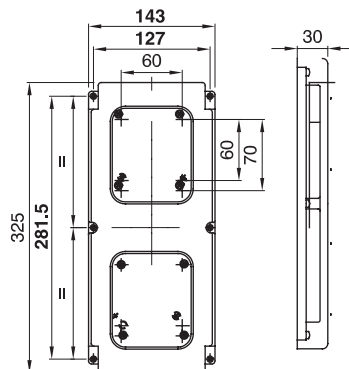

IP degree		IP66	Mechanical resistance	> IK10
Houseable IB socket-outlets	Nr 2 IEC 309 16-32A IP44/67		Glow Wire Test	850 °C
Suitable for		Heavy duty	Electrocod	2222
Impact resistance at -20 °C		20 J		

DIMENSIONAL

TECHNICAL SYMBOLOGY

IP

IP66

GWT

850 °C

> IK10

STANDARDS/APPROVALS