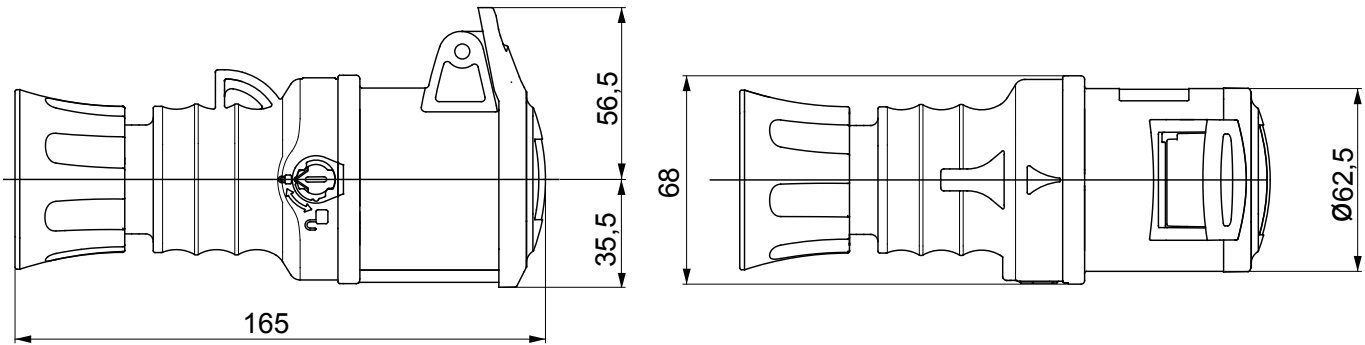

Colour	Red	Rated current (A)	16
IP degree	IP44/IP54	No. of poles	3P+N+E
Mechanical resistance	IK09	Reference h	11
Type	Straight connector	Rated voltage	440 - 460 V
Frequency	60 Hz	Terminal tightening capacity	1-2.5mm² flexible cables - 1.5-4mm² rigid cables
Cable clamp tightening capacity	9.2-19.9 mm	Operating temperature	-25 +55 °C
Type of wiring	With screw	Type of material	Halogen-free in compliance with EN 60754-2
Electrocod	2211	Glow wire test	850 °C (active parts) - 650 °C (passive parts)
Total number of operations	> 5000	Permissible overload	22 A
Breaking capacity at 1.1 Un	20 A	Insulation resistance	> 10 MΩ
Thermo-pressure with ball	125 °C (active parts) - 80 °C (passive parts)		

BEHAVIOUR WITH CHEMICAL AND ATMOSPHERIC AGENTS

Saline solution	Acids		Bases		Solvents				Mineral oil	UV rays
	Concentrated	Diluted	Concentrated	Diluted	Hexane	Benzol	Acetone	Alcohol		
Resistant	Not resistant	Limited resistance	Limited resistance	Resistant	Resistant	Resistant	Resistant	Resistente	Resistant	Resistant

DIMENSIONAL