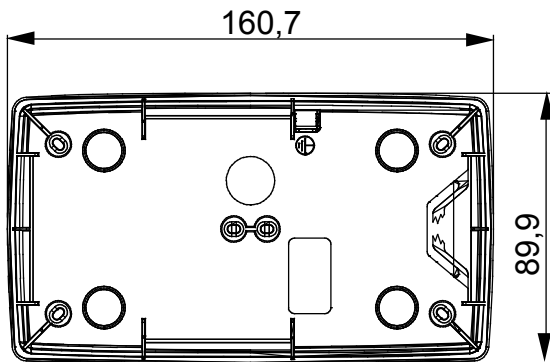

A range of tabletop panels, wall boxes and self-supporting wall enclosures suitable for housing ChorusSmart modular devices. Wall boxes and panels, available in black and white, must be completed with ChorusSmart support and One plates. The self-supporting enclosures, available in grey RAL 7035, are characterised in IP40 and IP55 versions: both have pre-cut knockouts, and the watertight version is also provided with a door with a transparent UV membrane. Self-supporting boxes and enclosures are designed to be fitted with an earth terminal.

Description	2+2 modules	Type	Vertical
Colour	Satin black	Characteristics	Halogen free
Support	GW16822	Suitable for plates	ONE International
Torque screws tightening	0.8 Newton/meter	Outer dim. LxHxD (mm)	90x161x46
Glow wire test	650 °C	Thermo-pressure with ball	70 °C
Standard	EN 60670-1	Installation temperature	-5 +60 °C
Electrocod	0110		

DIMENSIONAL

TECHNICAL SYMBOLOGY

GWT

650 °C

70 °C

INSTALLATION

STANDARDS/APPROVALS