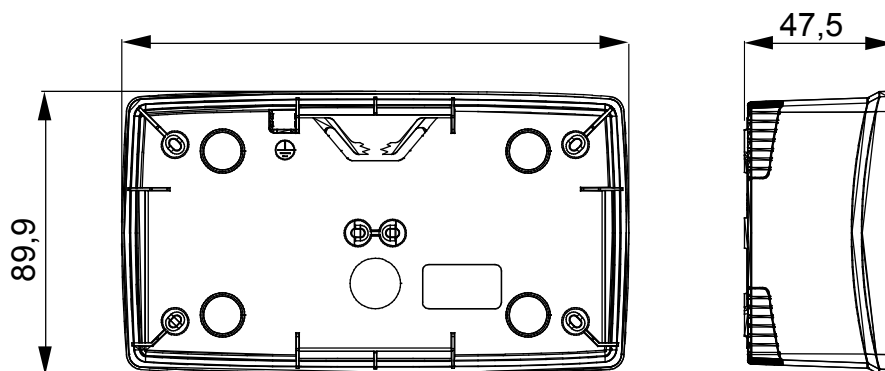

A range of tabletop panels, wall boxes and self-supporting wall enclosures suitable for housing ChorusSmart modular devices. Wall boxes and panels, available in black and white, must be completed with ChorusSmart support and One plates. The self-supporting enclosures, available in grey RAL 7035, are characterised in IP40 and IP55 versions: both have pre-cut knockouts, and the watertight version is also provided with a door with a transparent UV membrane. Self-supporting boxes and enclosures are designed to be fitted with an earth terminal.

Description	2+2 modules	Type	Horizontal
Colour	Satin black	Characteristics	Halogen free
Support	GW16822	Suitable for plates	ONE International
Torque screws tightening	0.8 Newton/meter	Outer dim. LxHxD (mm)	161x90x46
Glow wire test	650 °C	Thermo-pressure with ball	70 °C
Standard	EN 60670-1	Installation temperature	-5 +60 °C
Electrocod	0110		

### DIMENSIONAL

### TECHNICAL SYMBOLOGY

**GWT**

650 °C

70 °C

INSTALLATION

min

max