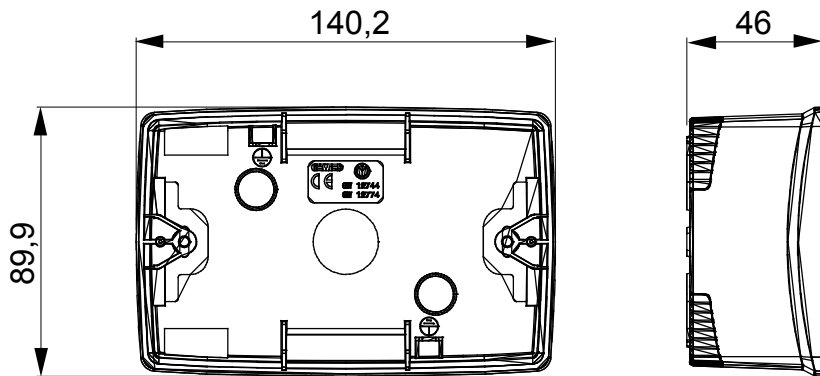

A range of tabletop panels, wall boxes and self-supporting wall enclosures suitable for housing ChorusSmart modular devices. Wall boxes and panels, available in black and white, must be completed with ChorusSmart support and One plates. The self-supporting enclosures, available in grey RAL 7035, are characterised in IP40 and IP55 versions: both have pre-cut knockouts, and the watertight version is also provided with a door with a transparent UV membrane. Self-supporting boxes and enclosures are designed to be fitted with an earth terminal.

Description	4 modules	Colour	Satin black
Characteristics	Halogen free	Support	GW16804
Suitable for plates	ONE	Torque screws tightening	0.8 Newton/meter
Outer dim. LxHxD (mm)	140x90x46	Glow wire test	650 °C
Thermo-pressure with ball	70 °C	Standard	EN 60670-1
Installation temperature	-5 +60 °C	Electrocod	0212

DIMENSIONAL

TECHNICAL SYMBOLOGY

GWT

650 °C

70 °C

INSTALLATION

min

max