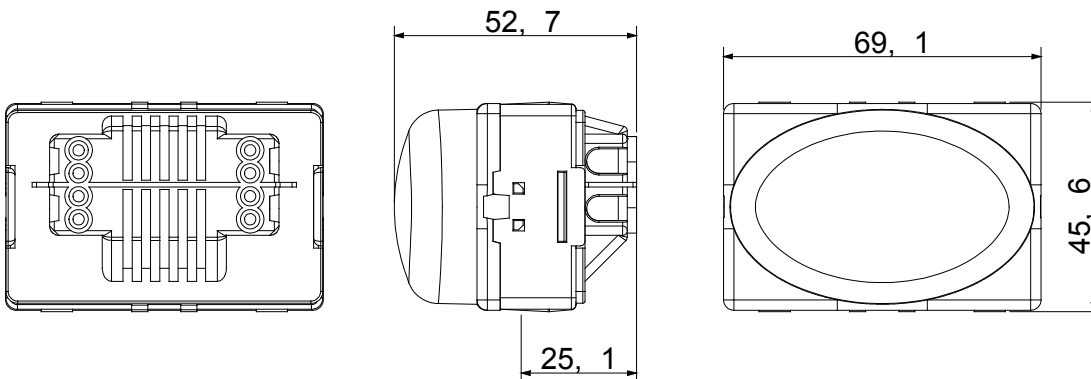

The System modular devices make it possible to create infinite combination between devices and plates, thanks to a complete range that is able to satisfy all design, functional and installation requirements. Colour and finiture: glossy white, bright and versatile
Ideal for flush-mounting solutions (for rectangular or square boxes), surface-mounting solutions, and for special applications. The range includes commands, socket- outlets, protection, indicators, connectors and devices for the control, safety and comfort of your home.

Diffuser colour	Red	Fixing for lamp	Cartridge lamp S6x36 mm
No. SYSTEM modules	3	Category	System series
Type	Indicator	Colour	White
Description	Protruding stair riser lamp	Wiring terminals	With screw
Standard	EN 62094-1		

DIMENSIONAL

STANDARDS/APPROVALS