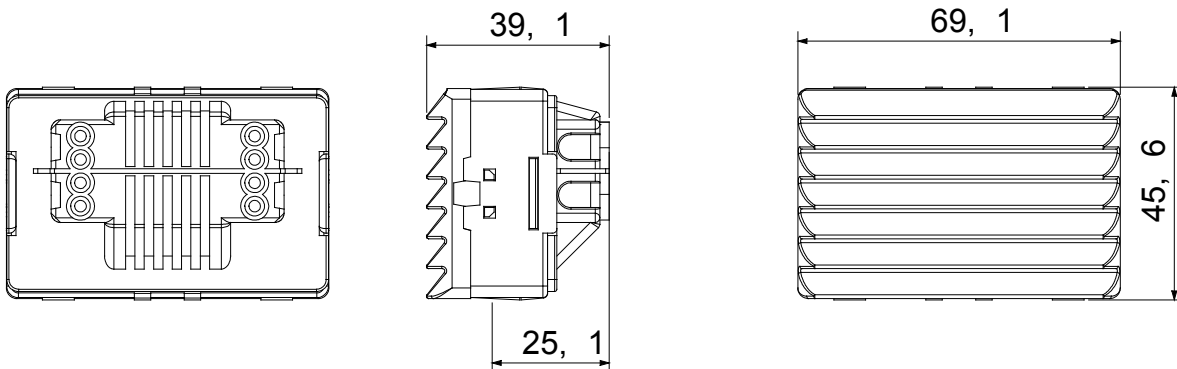

The System modular devices make it possible to create infinite combination between devices and plates, thanks to a complete range that is able to satisfy all design, functional and installation requirements. Colour and finiture: glossy white, bright and versatile
Ideal for flush-mounting solutions (for rectangular or square boxes), surface-mounting solutions, and for special applications. The range includes commands, socket- outlets, protection, indicators, connectors and devices for the control, safety and comfort of your home.

Diffuser colour	Red	Fixing for lamp	Cartridge lamp S6x36 mm
No. SYSTEM modules	3	Category	System series
Type	Indicator	Colour	White
Description	Stair riser lamp	Wiring terminals	With screw
Standard	EN 62094-1		

DIMENSIONAL

STANDARDS/APPROVALS