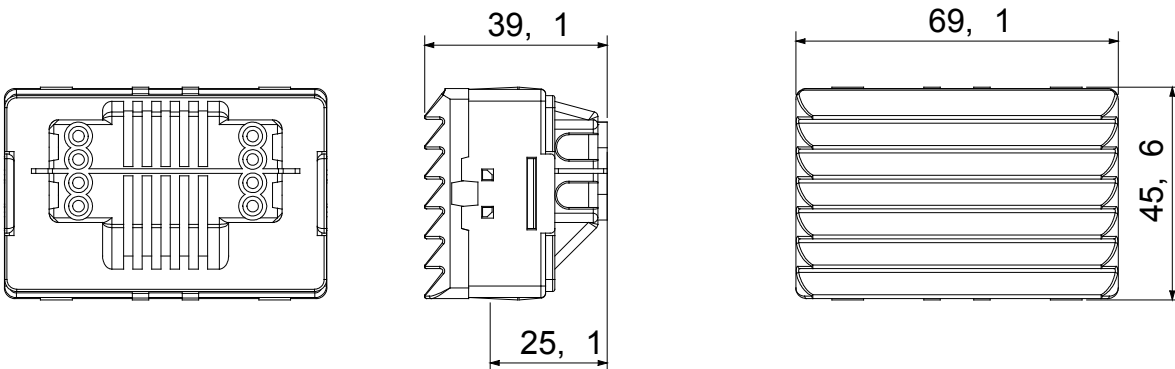

The System modular devices make it possible to create infinite combination between devices and plates, thanks to a complete range that is able to satisfy all design, functional and installation requirements. Colour and finiture: glossy white, bright and versatile  
 Ideal for flush-mounting solutions (for rectangular or square boxes), surface-mounting solutions, and for special applications. The range includes commands, socket- outlets, protection, indicators, connectors and devices for the control, safety and comfort of your home.

Diffuser colour	Opal diffuser	Fixing for lamp	Cartridge lamp S6x36 mm
No. SYSTEM modules	3	Category	System series
Type	Indicator	Colour	White
Description	Stair riser lamp	Wiring terminals	With screw
Standard	EN 62094-1		

### DIMENSIONAL