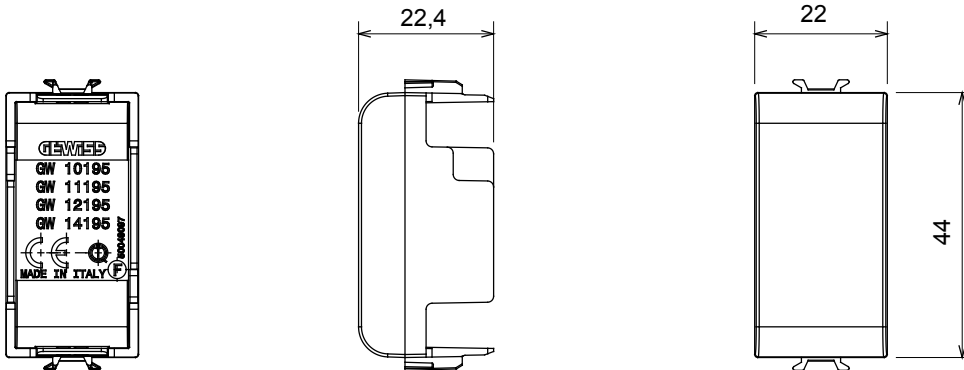

Accessory for ChoruSmart connected devices: allows you to install the retractable devices in the supports.

Category	Blanking module	Symbol	Radio frequency
Colour	Satin White	Description	1 module
Standard	EN 60669-1	Thermo-pressure with ball	125 °C
Glow Wire Test	850 °C	Suitable for	Contacts interfaces, Zigbee actuators
No. modules	1	Material	Technopolymer
Electrocod	0100		

DIMENSIONAL

TECHNICAL SYMBOLOGY

STANDARDS/APPROVALS