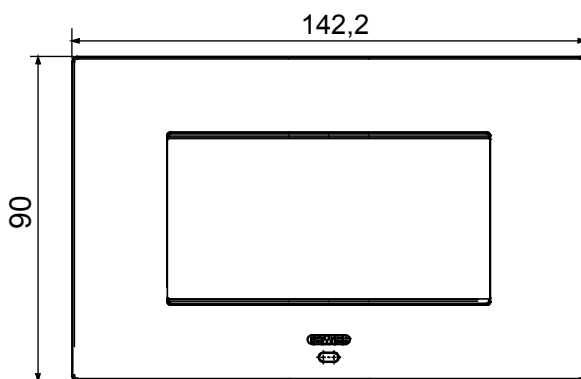

Smart plate can be used with Home Gateway for "CONNECTED SMART HOME" solutions. The EGO SMART plates integrate with the connected devices of the ChoruSmart system, they go beyond pure aesthetics and become an element of interaction with the user. The plates communicate with the other connected devices and, using RGB perimeter LED strips and a graphic display, can communicate operating statuses and any alarms detected by the smart functions that control the home to the user. The traditional EGO SMART and EGO plates can be used in the same system as they are designed to blend in perfectly.

Colour	Light bronze	Description	4 modules
For support codes	GW16804N	Power supply	Via one of the suitable connected devices installed within it or via dedicated power supply unit GWA1700
Standard	2014/35/EU, 2014/30/EU, 2011/65/EU + 2015/863, EN 62368-1, EN 55032, EN 55035, EN IEC 63000	Working temperature	-5 ÷ +45 °C
Relative humidity (non-condensative)	Max 93%	IP degree	IP20
Functions	System information/status with messages on the display and notifications by RGB LED strips.	Material	Painted technopolymer
Finishing	Opaque finish	Glow wire test	650 °C
Thermo-pressure with ball	70 °C	Family	EGO SMART
User interface	The plate is equipped with a dot-matrix display and RGB LED strips		

DIMENSIONAL

TECHNICAL SYMBOLOGY

IP

IP20

GWT

650 °C

70 °C

STANDARDS/APPROVALS