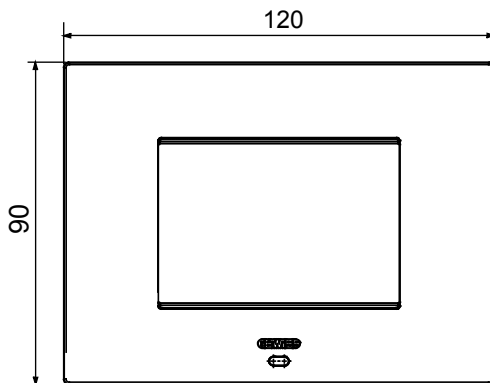

Smart plate can be used with Home Gateway for "CONNECTED SMART HOME" solutions. The EGO SMART plates integrate with the connected devices of the ChoruSmart system, they go beyond pure aesthetics and become an element of interaction with the user. The plates communicate with the other connected devices and, using RGB perimeter LED strips and a graphic display, can communicate operating statuses and any alarms detected by the smart functions that control the home to the user. The traditional EGO SMART and EGO plates can be used in the same system as they are designed to blend in perfectly.

Colour	Satin White	Description	3 modules
For support codes	GW16803N	Power supply	Via one of the suitable connected devices installed within it or via dedicated power supply unit GWA1700
Standard	2014/35/EU, 2014/30/EU, 2011/65/EU + 2015/863, EN 62368-1, EN 55032, EN 55035, EN IEC 63000	Working temperature	-5 ÷ +45 °C
Relative humidity (non-condensative)	Max 93%	IP degree	IP20
Functions	System information/status with messages on the display and notifications by RGB LED strips.	Material	Painted technopolymer
Finishing	Opaque finish	Glow wire test	650 °C
Thermo-pressure with ball	70 °C	Family	EGO SMART
User interface	The plate is equipped with a dot-matrix display and RGB LED strips		

DIMENSIONAL

TECHNICAL SYMBOLOGY

IP

IP20

GWT

650 °C

70 °C

STANDARDS/APPROVALS