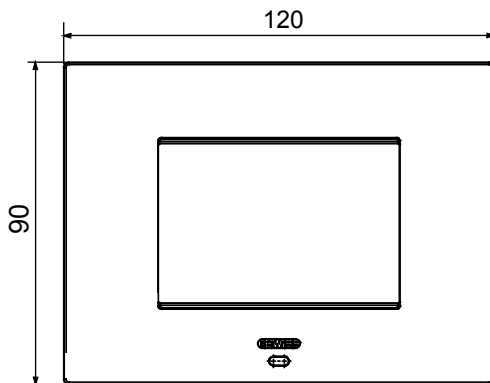

Smart plate can be used with Home Gateway for "CONNECTED SMART HOME" solutions. The EGO SMART plates integrate with the connected devices of the ChoruSmart system, they go beyond pure aesthetics and become an element of interaction with the user. The plates communicate with the other connected devices and, using RGB perimeter LED strips and a graphic display, can communicate operating statuses and any alarms detected by the smart functions that control the home to the user. The traditional EGO SMART and EGO plates can be used in the same system as they are designed to blend in perfectly.

Colour	Dark sand	Description	3 modules
For support codes	GW16803N	Power supply	Via one of the suitable connected devices installed within it or via dedicated power supply unit GWA1700
Standard	2014/35/EU, 2014/30/EU, 2011/65/EU + 2015/863, EN 62368-1, EN 55032, EN 55035, EN IEC 63000	Working temperature	-5 ÷ +45 °C
Relative humidity (non-condensative)	Max 93%	IP degree	IP20
Functions	System information/status with messages on the display and notifications by RGB LED strips.	Material	Painted technopolymer
Finishing	Opaque finish	Glow wire test	650 °C
Thermo-pressure with ball	70 °C	Family	EGO SMART
User interface	The plate is equipped with a dot-matrix display and RGB LED strips		

DIMENSIONAL

TECHNICAL SYMBOLOGY

IP

IP20

GWT

650 °C

70 °C

STANDARDS/APPROVALS