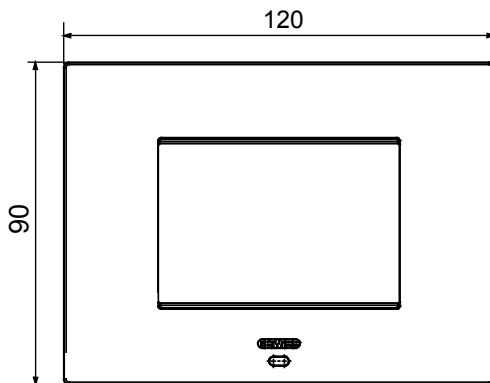

Smart plate can be used with Home Gateway for "CONNECTED SMART HOME" solutions. The EGO SMART plates integrate with the connected devices of the ChoruSmart system, they go beyond pure aesthetics and become an element of interaction with the user. The plates communicate with the other connected devices and, using RGB perimeter LED strips and a graphic display, can communicate operating statuses and any alarms detected by the smart functions that control the home to the user. The traditional EGO SMART and EGO plates can be used in the same system as they are designed to blend in perfectly.

Colour	Light bronze	Description	3 modules
For support codes	GW16803N	Power supply	Via one of the suitable connected devices installed within it or via dedicated power supply unit GWA1700
Standard	2014/35/EU, 2014/30/EU, 2011/65/EU + 2015/863, EN 62368-1, EN 55032, EN 55035, EN IEC 63000	Working temperature	-5 ÷ +45 °C
Relative humidity (non-condensative)	Max 93%	IP degree	IP20
Functions	System information/status with messages on the display and notifications by RGB LED strips.	Material	Painted technopolymer
Finishing	Opaque finish	Glow wire test	650 °C
Thermo-pressure with ball	70 °C	Family	EGO SMART
User interface	The plate is equipped with a dot-matrix display and RGB LED strips		

DIMENSIONAL

TECHNICAL SYMBOLOGY

IP

IP20

GWT

650 °C

70 °C

STANDARDS/APPROVALS