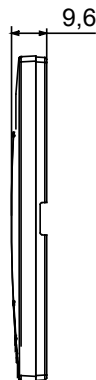

Smart plate can be used with Home Gateway for "CONNECTED SMART HOME" solutions. The EGO SMART plates integrate with the connected devices of the ChoruSmart system, they go beyond pure aesthetics and become an element of interaction with the user. The plates communicate with the other connected devices and, using RGB perimeter LED strips and a graphic display, can communicate operating statuses and any alarms detected by the smart functions that control the home to the user. The traditional EGO SMART and EGO plates can be used in the same system as they are designed to blend in perfectly.

Colour	Dark sand	Description	2 modules
For support codes	GW16821N, GW16822N	Power supply	Via one of the suitable connected devices installed within it or via dedicated power supply unit GWA1700
Standard	2014/35/EU, 2014/30/EU, 2011/65/EU + 2015/863, EN 62368-1, EN 55032, EN 55035, EN IEC 63000	Working temperature	-5 ÷ +45 °C
Relative humidity (non-condensative)	Max 93%	IP degree	IP20
Functions	System information/status with messages on the display and notifications by RGB LED strips.	Material	Painted technopolymer
Finishing	Opaque finish	Glow wire test	650 °C
Thermo-pressure with ball	70 °C	Family	EGO SMART
User interface	The plate is equipped with a dot-matrix display and RGB LED strips		

### DIMENSIONAL

### TECHNICAL SYMBOLOGY

**IP**

IP20

**GWT**

650 °C

70 °C