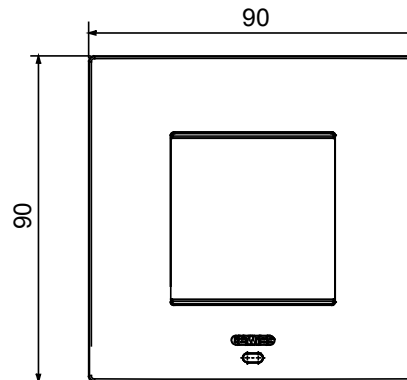

Colour	Dark sand	Description	2 modules
For support codes	GW16821N, GW16822N	Power supply	Via one of the suitable connected devices installed within it or via dedicated power supply unit GWA1700
Standard	2014/35/EU, 2014/30/EU, 2011/65/EU + 2015/863, EN 62368-1, EN 55032, EN 55035, EN IEC 63000	Working temperature	-5 ÷ +45 °C
Relative humidity (non-condensative)	Max 93%	IP degree	IP20
Functions	System information/status with messages on the display and notifications by RGB LED strips.	Material	Painted technopolymer
Finishing	Opaque finish	Glow wire test	650 °C
Thermo-pressure with ball	70 °C	Family	EGO SMART
User interface	The plate is equipped with a dot-matrix display and RGB LED strips		

### DIMENSIONAL

### TECHNICAL SYMBOLOGY

**IP**

IP20

**GWT**

650 °C

70 °C