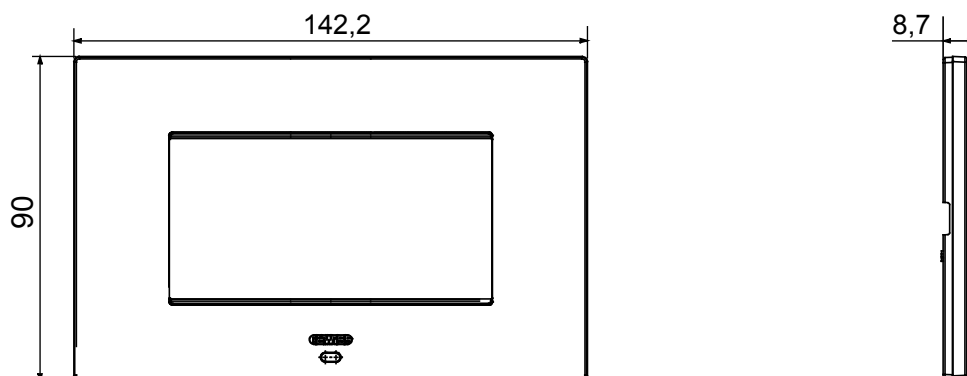

Smart plate can be used with Home Gateway for "CONNECTED SMART HOME" solutions. The EGO SMART plates integrate with the connected devices of the ChoruSmart system, they go beyond pure aesthetics and become an element of interaction with the user. The plates communicate with the other connected devices and, using RGB perimeter LED strips and a graphic display, can communicate operating statuses and any alarms detected by the smart functions that control the home to the user. The traditional EGO SMART and EGO plates can be used in the same system as they are designed to blend in perfectly.

Colour	Steel	Description	4 modules
For support codes	GW16804N	Power supply	Via one of the suitable connected devices installed within it or via dedicated power supply unit GWA1700
Standard	2014/35/EU, 2014/30/EU, 2011/65/EU + 2015/863, EN 62368-1, EN 55032, EN 55035, EN IEC 63000	Working temperature	-5 ÷ +45 °C
Relative humidity (non-condensative)	Max 93%	IP degree	IP20
Functions	System information/status with messages on the display and notifications by RGB LED strips.	Material	Painted technopolymer
Finishing	Opaque finish	Glow wire test	650 °C
Thermo-pressure with ball	70 °C	Family	EGO SMART
User interface	The plate is equipped with a dot-matrix display and RGB LED strips		

### DIMENSIONAL

### TECHNICAL SYMBOLOGY

**IP**

IP20

**GWT**

650 °C

70 °C