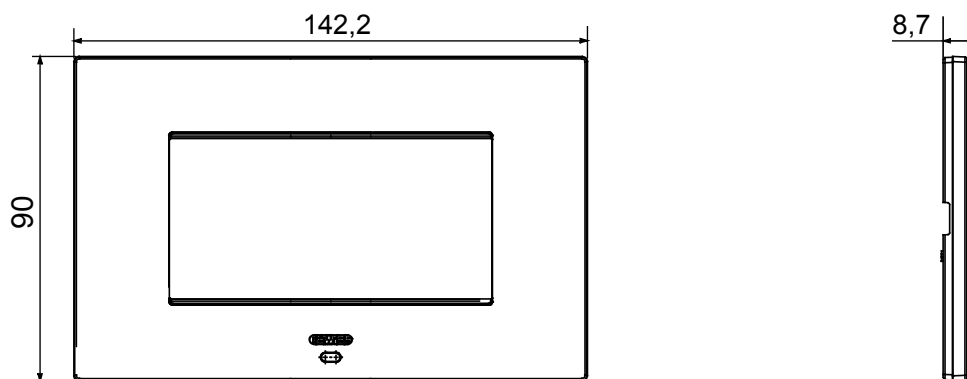

Smart plate can be used with Home Gateway for "CONNECTED SMART HOME" solutions. The EGO SMART plates integrate with the connected devices of the ChoruSmart system, they go beyond pure aesthetics and become an element of interaction with the user. The plates communicate with the other connected devices and, using RGB perimeter LED strips and a graphic display, can communicate operating statuses and any alarms detected by the smart functions that control the home to the user. The traditional EGO SMART and EGO plates can be used in the same system as they are designed to blend in perfectly.

Colour	Dark sand	Description	4 modules
For support codes	GW16804N	Power supply	Via one of the suitable connected devices installed within it or via dedicated power supply unit GWA1700
Standard	2014/35/EU, 2014/30/EU, 2011/65/EU + 2015/863, EN 62368-1, EN 55032, EN 55035, EN IEC 63000	Working temperature	-5 ÷ +45 °C
Relative humidity (non-condensative)	Max 93%	IP degree	IP20
Functions	System information/status with messages on the display and notifications by RGB LED strips.	Material	Painted technopolymer
Finishing	Opaque finish	Glow wire test	650 °C
Thermo-pressure with ball	70 °C	Family	EGO SMART
User interface	The plate is equipped with a dot-matrix display and RGB LED strips		

### DIMENSIONAL

### TECHNICAL SYMBOLOGY

**IP**

IP20

**GWT**

650 °C

70 °C