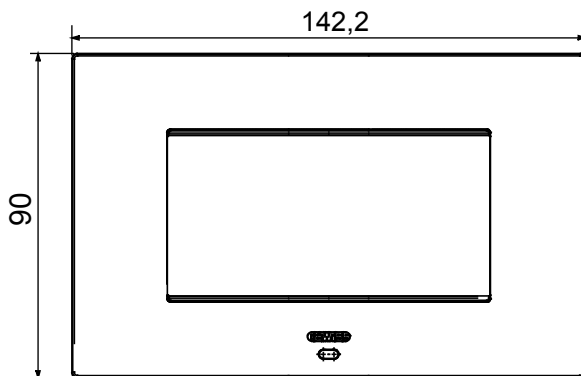

Smart plate can be used with Home Gateway for "CONNECTED SMART HOME" solutions. The EGO SMART plates integrate with the connected devices of the ChoruSmart system, they go beyond pure aesthetics and become an element of interaction with the user. The plates communicate with the other connected devices and, using RGB perimeter LED strips and a graphic display, can communicate operating statuses and any alarms detected by the smart functions that control the home to the user. The traditional EGO SMART and EGO plates can be used in the same system as they are designed to blend in perfectly.

Colour	Brown shade	Description	4 modules
For support codes	GW16804N	Power supply	Via one of the suitable connected devices installed within it or via dedicated power supply unit GWA1700
Standard	2014/35/EU, 2014/30/EU, 2011/65/EU + 2015/863, EN 62368-1, EN 55032, EN 55035, EN IEC 63000	Working temperature	-5 ÷ +45 °C
Relative humidity (non-condensative)	Max 93%	IP degree	IP20
Functions	System information/status with messages on the display and notifications by RGB LED strips.	Material	Painted technopolymer
Finishing	Opaque finish	Glow wire test	650 °C
Thermo-pressure with ball	70 °C	Family	EGO SMART
User interface	The plate is equipped with a dot-matrix display and RGB LED strips		

### DIMENSIONAL

### TECHNICAL SYMBOLOGY

**IP**

IP20

**GWT**

650 °C

70 °C