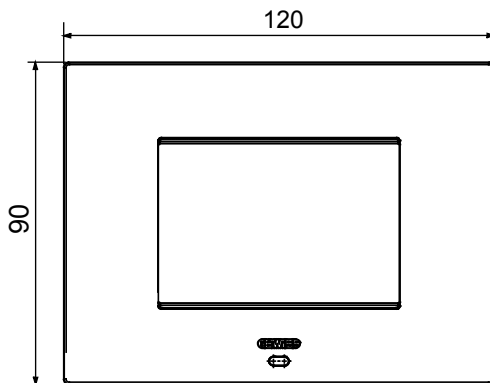

Smart plate can be used with Home Gateway for "CONNECTED SMART HOME" solutions. The EGO SMART plates integrate with the connected devices of the ChoruSmart system, they go beyond pure aesthetics and become an element of interaction with the user. The plates communicate with the other connected devices and, using RGB perimeter LED strips and a graphic display, can communicate operating statuses and any alarms detected by the smart functions that control the home to the user. The traditional EGO SMART and EGO plates can be used in the same system as they are designed to blend in perfectly.

Colour	Natural satin beige	Description	3 modules
For support codes	GW16803N	Power supply	Via one of the suitable connected devices installed within it or via dedicated power supply unit GWA1700
Standard	2014/35/EU, 2014/30/EU, 2011/65/EU + 2015/863, EN 62368-1, EN 55032, EN 55035, EN IEC 63000	Working temperature	-5 ÷ +45 °C
Relative humidity (non-condensative)	Max 93%	IP degree	IP20
Functions	System information/status with messages on the display and notifications by RGB LED strips.	Material	Painted technopolymer
Finishing	Opaque finish	Glow wire test	650 °C
Thermo-pressure with ball	70 °C	Family	EGO SMART
User interface	The plate is equipped with a dot-matrix display and RGB LED strips		

### DIMENSIONAL

### TECHNICAL SYMBOLOGY

**IP**

IP20

**GWT**

650 °C

70 °C