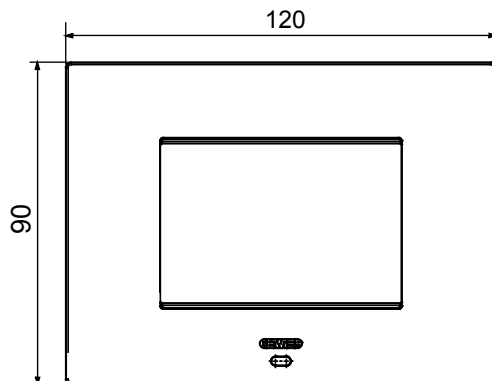

Smart plate can be used with Home Gateway for "CONNECTED SMART HOME" solutions. The EGO SMART plates integrate with the connected devices of the ChoruSmart system, they go beyond pure aesthetics and become an element of interaction with the user. The plates communicate with the other connected devices and, using RGB perimeter LED strips and a graphic display, can communicate operating statuses and any alarms detected by the smart functions that control the home to the user. The traditional EGO SMART and EGO plates can be used in the same system as they are designed to blend in perfectly.

Colour	Magnetic gray	Description	3 modules
For support codes	GW16803N	Power supply	Via one of the suitable connected devices installed within it or via dedicated power supply unit GWA1700
Standard	2014/35/EU, 2014/30/EU, 2011/65/EU + 2015/863, EN 62368-1, EN 55032, EN 55035, EN IEC 63000	Working temperature	-5 ÷ +45 °C
Relative humidity (non-condensative)	Max 93%	IP degree	IP20
Functions	System information/status with messages on the display and notifications by RGB LED strips.	Material	Painted technopolymer
Finishing	Opaque finish	Glow wire test	650 °C
Thermo-pressure with ball	70 °C	Family	EGO SMART
User interface	The plate is equipped with a dot-matrix display and RGB LED strips		

DIMENSIONAL

TECHNICAL SYMBOLOGY

IP

IP20

GWT

650 °C

70 °C

STANDARDS/APPROVALS