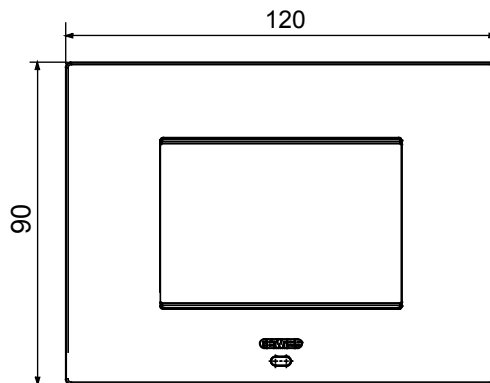

Smart plate can be used with Home Gateway for "CONNECTED SMART HOME" solutions. The EGO SMART plates integrate with the connected devices of the ChoruSmart system, they go beyond pure aesthetics and become an element of interaction with the user. The plates communicate with the other connected devices and, using RGB perimeter LED strips and a graphic display, can communicate operating statuses and any alarms detected by the smart functions that control the home to the user. The traditional EGO SMART and EGO plates can be used in the same system as they are designed to blend in perfectly.

Colour	Satin black	Description	3 modules
For support codes	GW16803N	Power supply	Via one of the suitable connected devices installed within it or via dedicated power supply unit GWA1700
Standard	2014/35/EU, 2014/30/EU, 2011/65/EU + 2015/863, EN 62368-1, EN 55032, EN 55035, EN IEC 63000	Working temperature	-5 ÷ +45 °C
Relative humidity (non-condensative)	Max 93%	IP degree	IP20
Functions	System information/status with messages on the display and notifications by RGB LED strips.	Material	Painted technopolymer
Finishing	Opaque finish	Glow wire test	650 °C
Thermo-pressure with ball	70 °C	Family	EGO SMART
User interface	The plate is equipped with a dot-matrix display and RGB LED strips		

DIMENSIONAL

TECHNICAL SYMBOLOGY

IP

IP20

GWT

650 °C

70 °C

STANDARDS/APPROVALS