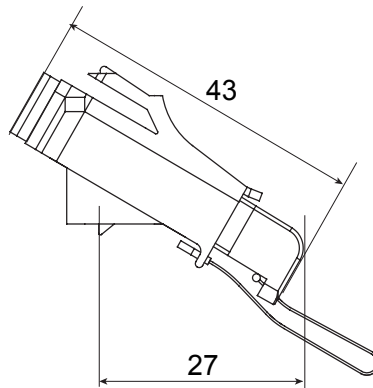

Complete system for the connection and distribution of LAN networks in residential and tertiary sector environments. The range includes fibre optic solutions, wall panels, floor cabinets and copper wiring products. The Data Center series provides all the products necessary to create a multi-service fibre optic infrastructure for residential buildings, in full compliance with all the indications dictated by the new CEI Guidelines 306-2 and Law 164/14.

Category	Angled fiber optic adapter	Material	Plastic body with ceramic alignment sleeve
Colour	Green RAL 6018	Characteristics	Simplex, single-mode
For connectors	SC/APC	Type	Female/Female
Compatibility	Keystone Jack	Tilt	40°
Accessories supplied	With safety cap and unmissable cord		

DIMENSIONAL

STANDARDS/APPROVALS