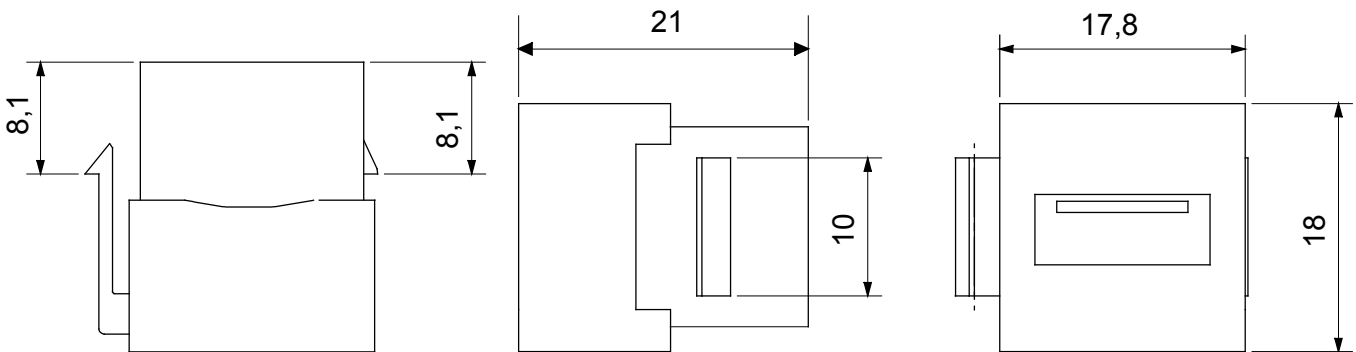

Category	Data socket	Description	USB coupler
Type	Female/Female - A type	Compatibility	Keystone Jack
Material	Technopolymer	Electrocod	3722

DIMENSIONAL

STANDARDS/APPROVALS