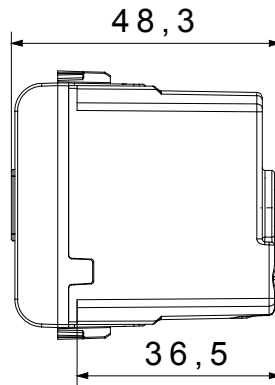

Wide range of control devices, sockets for power supply (conforming to national and international standards) signal pick-up, climate control, comfort management, technical alarm signalling and emergency lighting management. The ChoruSmart modular devices are available in five colours, glossy white, satin white, natural beige, satin black and lacquered titanium and in various sizes from 1/2, 1, 2 and 3 modules. Thanks to the mounting supports for rectangular, square and round boxes, endless combinations can be created with the ChoruSmart range of plates.

Category	Audible signalling	Description	Buzzer
Colour	Natural satin beige	Supply voltage	230V ac - 50 Hz
Thermo-pressure with ball	125 °C	Sound intensity	70 dB (at 1 m)
Glow Wire Test	850 °C	Max power consumption	8 VA
No. modules	1	Wiring terminals	With screw
Material	Technopolymer		

DIMENSIONAL

TECHNICAL SYMBOLOGY

GWT

850 °C

125 °C

STANDARDS/APPROVALS