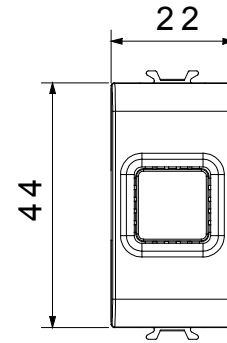

Wide range of control devices, sockets for power supply (conforming to national and international standards) signal pick-up, climate control, comfort management, technical alarm signalling and emergency lighting management. The ChoruSmart modular devices are available in five colours, glossy white, satin white, natural beige, satin black and lacquered titanium and in various sizes from 1/2, 1, 2 and 3 modules. Thanks to the mounting supports for rectangular, square and round boxes, endless combinations can be created with the ChoruSmart range of plates.

DIMENSIONAL

TECHNICAL SYMBOLOGY

GWT

850 °C

125 °C

STANDARDS/APPROVALS