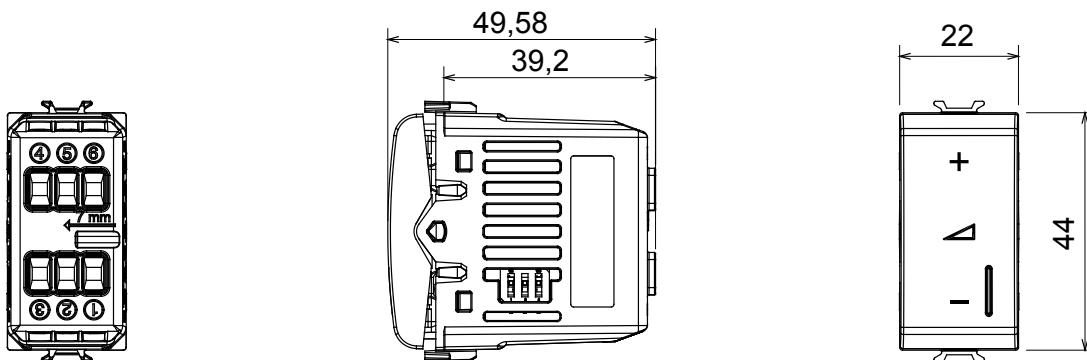

DIMENSIONAL