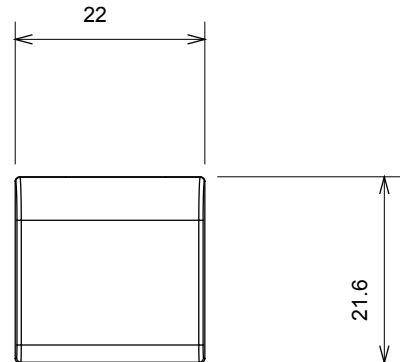

Wide range of control devices, sockets for power supply (conforming to national and international standards) signal pick-up, climate control, comfort management, technical alarm signalling and emergency lighting management. The ChoruSmart modular devices are available in five colours, glossy white, satin white, natural beige, satin black and lacquered titanium and in various sizes from 1/2, 1, 2 and 3 modules. Thanks to the mounting supports for rectangular, square and round boxes, endless combinations can be created with the ChoruSmart range of plates.

Category	Replaceable button key	Type	Interchangeable
Colour	Natural satin beige	Description	Keys 22x22 mm
Standard	EN 60669-1	Thermo-pressure with ball	125 °C
Glow Wire Test	850 °C	Symbol	Horizontal arrow
Material	Technopolymer	Electrocod	0130

DIMENSIONAL

TECHNICAL SYMBOLOGY

STANDARDS/APPROVALS