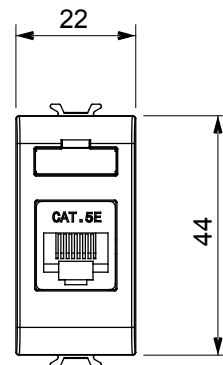

Wide range of control devices, sockets for power supply (conforming to national and international standards) signal pick-up, climate control, comfort management, technical alarm signalling and emergency lighting management. The ChoruSmart modular devices are available in five colours, glossy white, satin white, natural beige, satin black and lacquered titanium and in various sizes from 1/2, 1, 2 and 3 modules. Thanks to the mounting supports for rectangular, square and round boxes, endless combinations can be created with the ChoruSmart range of plates.

| Category     | Data socket         | Description  | RJ45         |
|--------------|---------------------|--------------|--------------|
| Colour       | Natural satin beige | Use category | 5e           |
| Cables       | UTP                 | Connection   | Toolless     |
| Number pairs | 4                   | Standard     | EN 60603-7-2 |
| No. modules  | 1                   | Electrocod   | 3722         |
| Material     | Technopolymer       |              |              |

### DIMENSIONAL