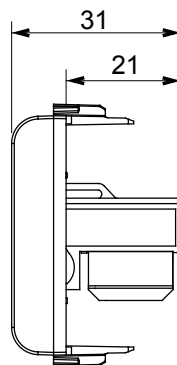

Wide range of control devices, sockets for power supply (conforming to national and international standards) signal pick-up, climate control, comfort management, technical alarm signalling and emergency lighting management. The ChoruSmart modular devices are available in five colours, glossy white, satin white, natural beige, satin black and lacquered titanium and in various sizes from 1/2, 1, 2 and 3 modules. Thanks to the mounting supports for rectangular, square and round boxes, endless combinations can be created with the ChoruSmart range of plates.

| Category     | Data socket         | Description  | RJ45         |
|--------------|---------------------|--------------|--------------|
| Colour       | Natural satin beige | Use category | 5e           |
| Cables       | UTP                 | Connection   | Toolless     |
| Number pairs | 4                   | Standard     | EN 60603-7-2 |
| No. modules  | 1                   | Electrocod   | 3722         |
| Material     | Technopolymer       |              |              |

### DIMENSIONAL