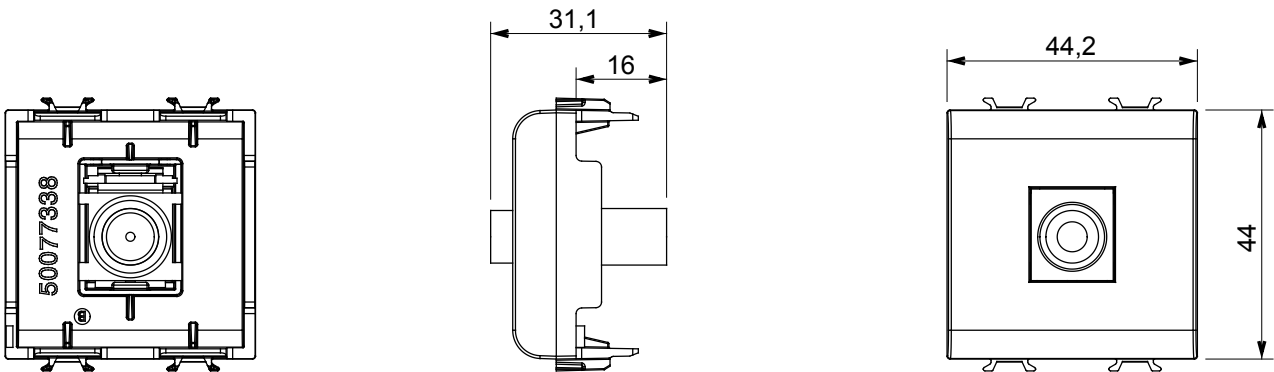

DIMENSIONAL