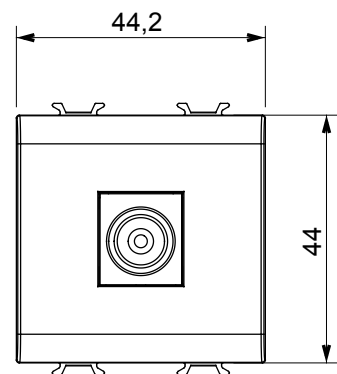

DIMENSIONAL