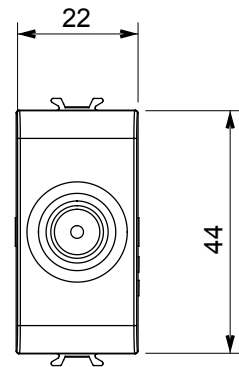

DIMENSIONAL