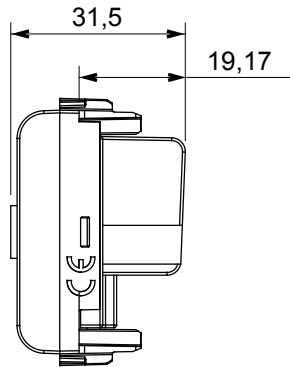

DIMENSIONAL