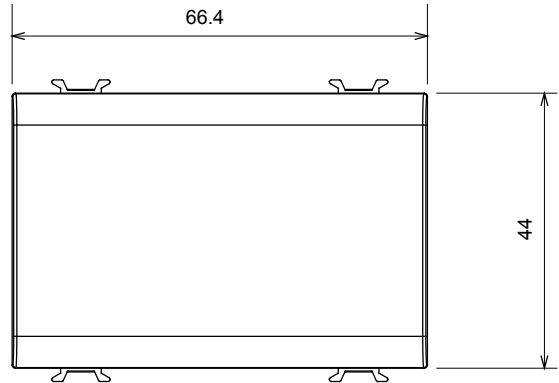

Wide range of control devices, sockets for power supply (conforming to national and international standards) signal pick-up, climate control, comfort management, technical alarm signalling and emergency lighting management. The ChoruSmart modular devices are available in five colours, glossy white, satin white, natural beige, satin black and lacquered titanium and in various sizes from 1/2, 1, 2 and 3 modules. Thanks to the mounting supports for rectangular, square and round boxes, endless combinations can be created with the ChoruSmart range of plates.

Category	Blanking module	Colour	Natural satin beige
Description	3 modules	Standard	EN 60669-1
Thermo-pressure with ball	125 °C	Glow Wire Test	850 °C
No. modules	3	Material	Technopolymer
Electrocod	0100		

DIMENSIONAL

TECHNICAL SYMBOLOGY

125 °C

850 °C

STANDARDS/APPROVALS