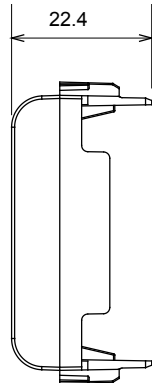

Wide range of control devices, sockets for power supply (conforming to national and international standards) signal pick-up, climate control, comfort management, technical alarm signalling and emergency lighting management. The ChoruSmart modular devices are available in five colours, glossy white, satin white, natural beige, satin black and lacquered titanium and in various sizes from 1/2, 1, 2 and 3 modules. Thanks to the mounting supports for rectangular, square and round boxes, endless combinations can be created with the ChoruSmart range of plates.

Category	Blanking module	Colour	Natural satin beige
Description	3 modules	Standard	EN 60669-1
Thermo-pressure with ball	125 °C	Glow Wire Test	850 °C
No. modules	3	Material	Technopolymer
Electrocod	0100		

DIMENSIONAL

TECHNICAL SYMBOLOGY

125 °C

850 °C

STANDARDS/APPROVALS